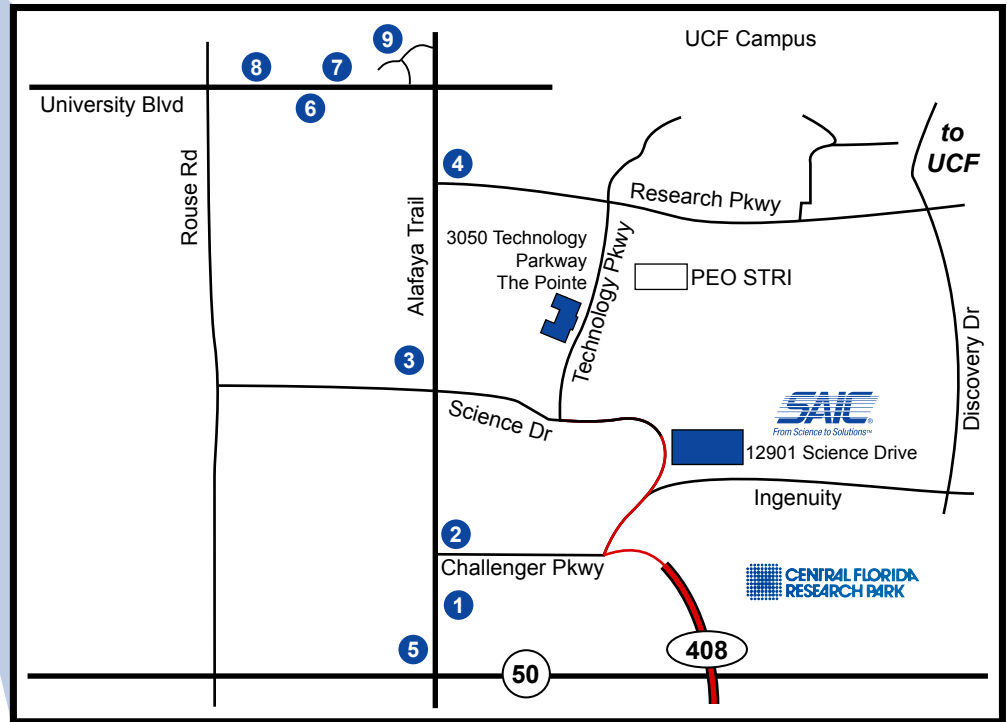

Science Applications International Corporation
 12901 Science Drive
 Orlando, FL 32826-3014
 Phone: (407) 243-3700 Fax: (407) 243-3311

- 1 Hilton Garden Inn**
 1959 N. Alafaya Trail
 Orlando, FL 32826
 (407) 992-5000
- 2 Comfort Suites**
 12101 Challenger Parkway
 Orlando, FL 32826
 (407) 737-7303
- 3 Homewood Suites by Hilton**
 3028 N. Alafaya Trail
 Orlando, FL 32826
 (407) 282-0067
- 4 LaQuinta Inn**
 11805 Research Parkway
 Orlando, FL 32826
 (407) 737-6075
- 5 Radisson University Hotel**
 17724 Alafaya Trail
 Orlando, FL 32826
 (407) 658-9008

- 6 Courtyard Marriott/UCF**
 12000 Collegiate Way
 Orlando, FL 32817
 (407) 277-7676
- 7 Hampton Inn & Suites**
 3450 Quadrangle
 Orlando, FL 32817
 (407) 282-0029
- 8 Marriott Residence Inn Orlando East**
 11651 University Blvd.
 Orlando, FL 32817
 (407) 513-9000
- 9 Holiday Inn/UCF**
 12125 High Tech Ave
 Orlando, FL 32817
 (407) 275-9000

DIRECTIONS FROM AIRPORT

Take the north exit out of the airport. Take 528 (Beeline) east to 417 (Greenway). North to 408 (East-West Expressway). East till it ends at Challenger Parkway in the Central Florida Research Park, turn right on Ingenuity. Take first left (Science Drive) then first right into the main drive. Visitor parking is adjacent to the main drive.

The Pointe: Follow above directions from airport to the Central Florida Research Park. Turn right on Ingenuity. Take first left (Science Drive). Take first right (Technology Parkway). Take first left into The Pointe.